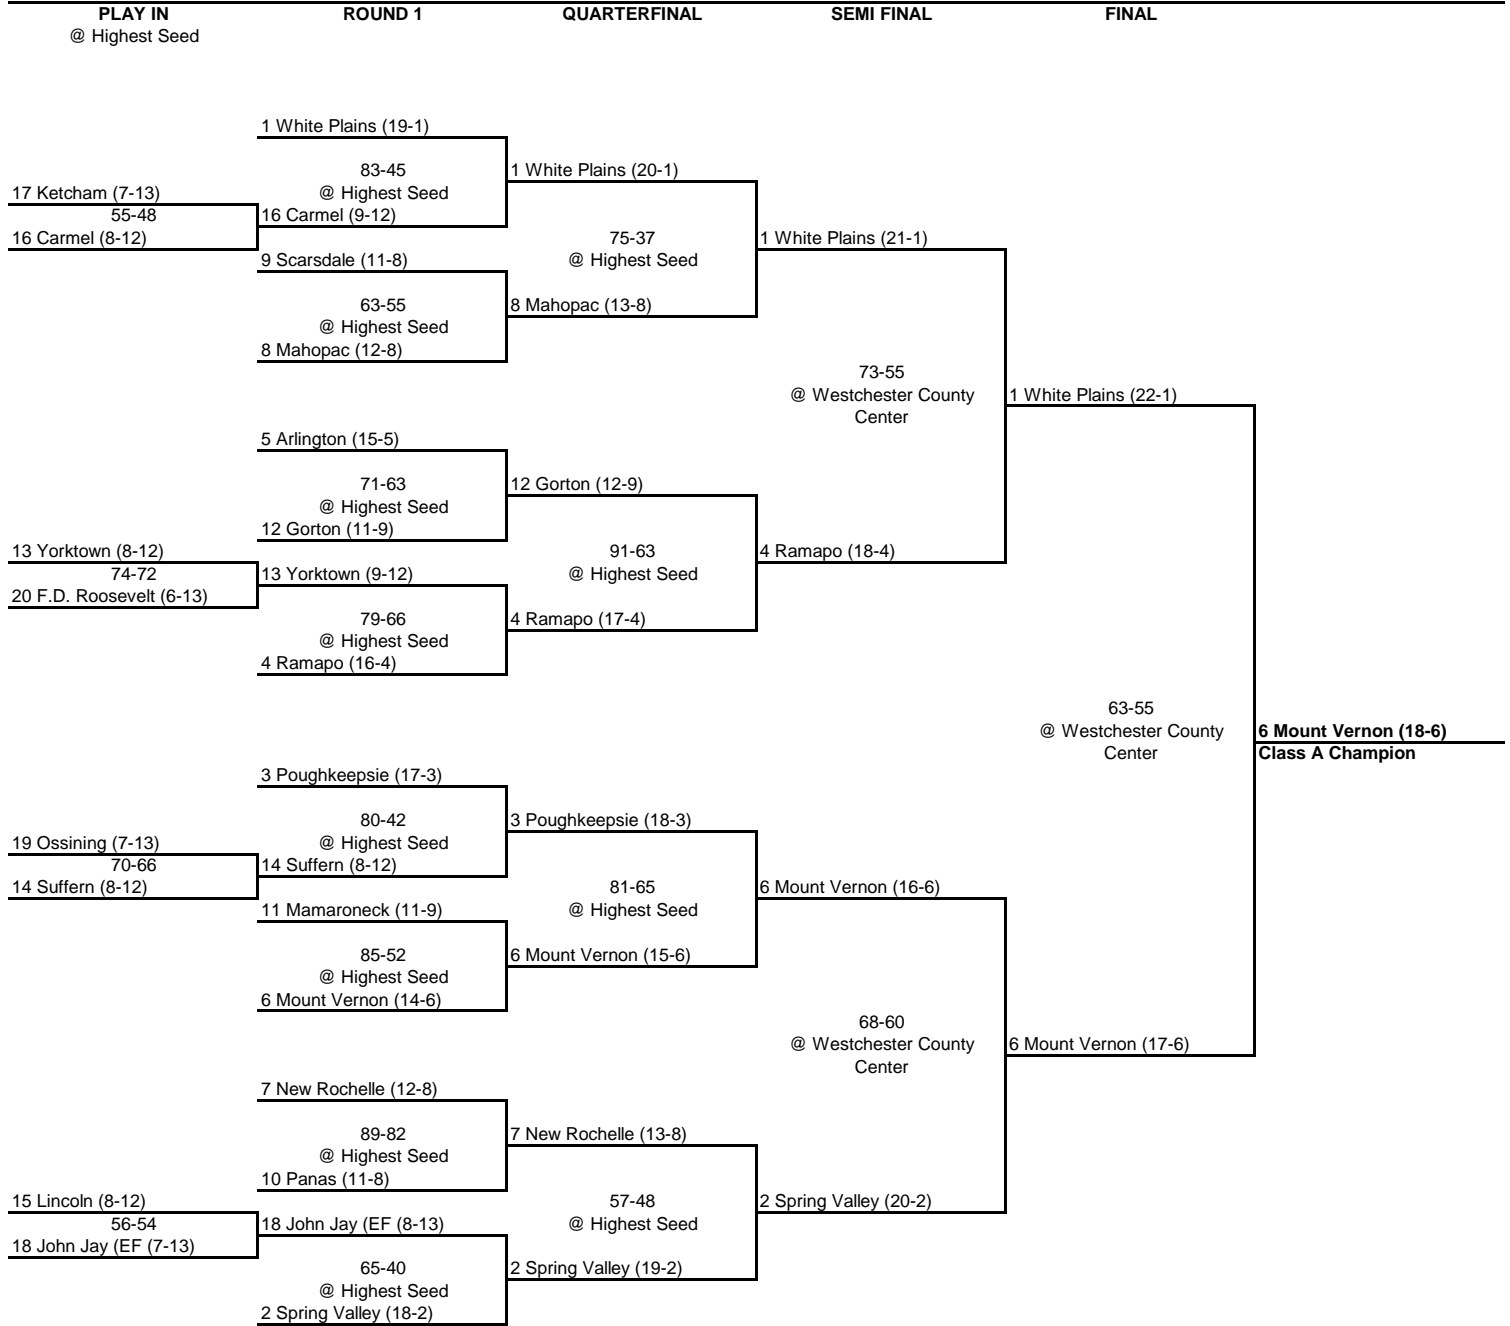

2001 CLASS A CHAMPIONSHIP

New York State Section I

2001 CLASS B CHAMPIONSHIP

New York State Section I

ROUND 1

QUARTERFINAL

SEMI FINAL

FINAL