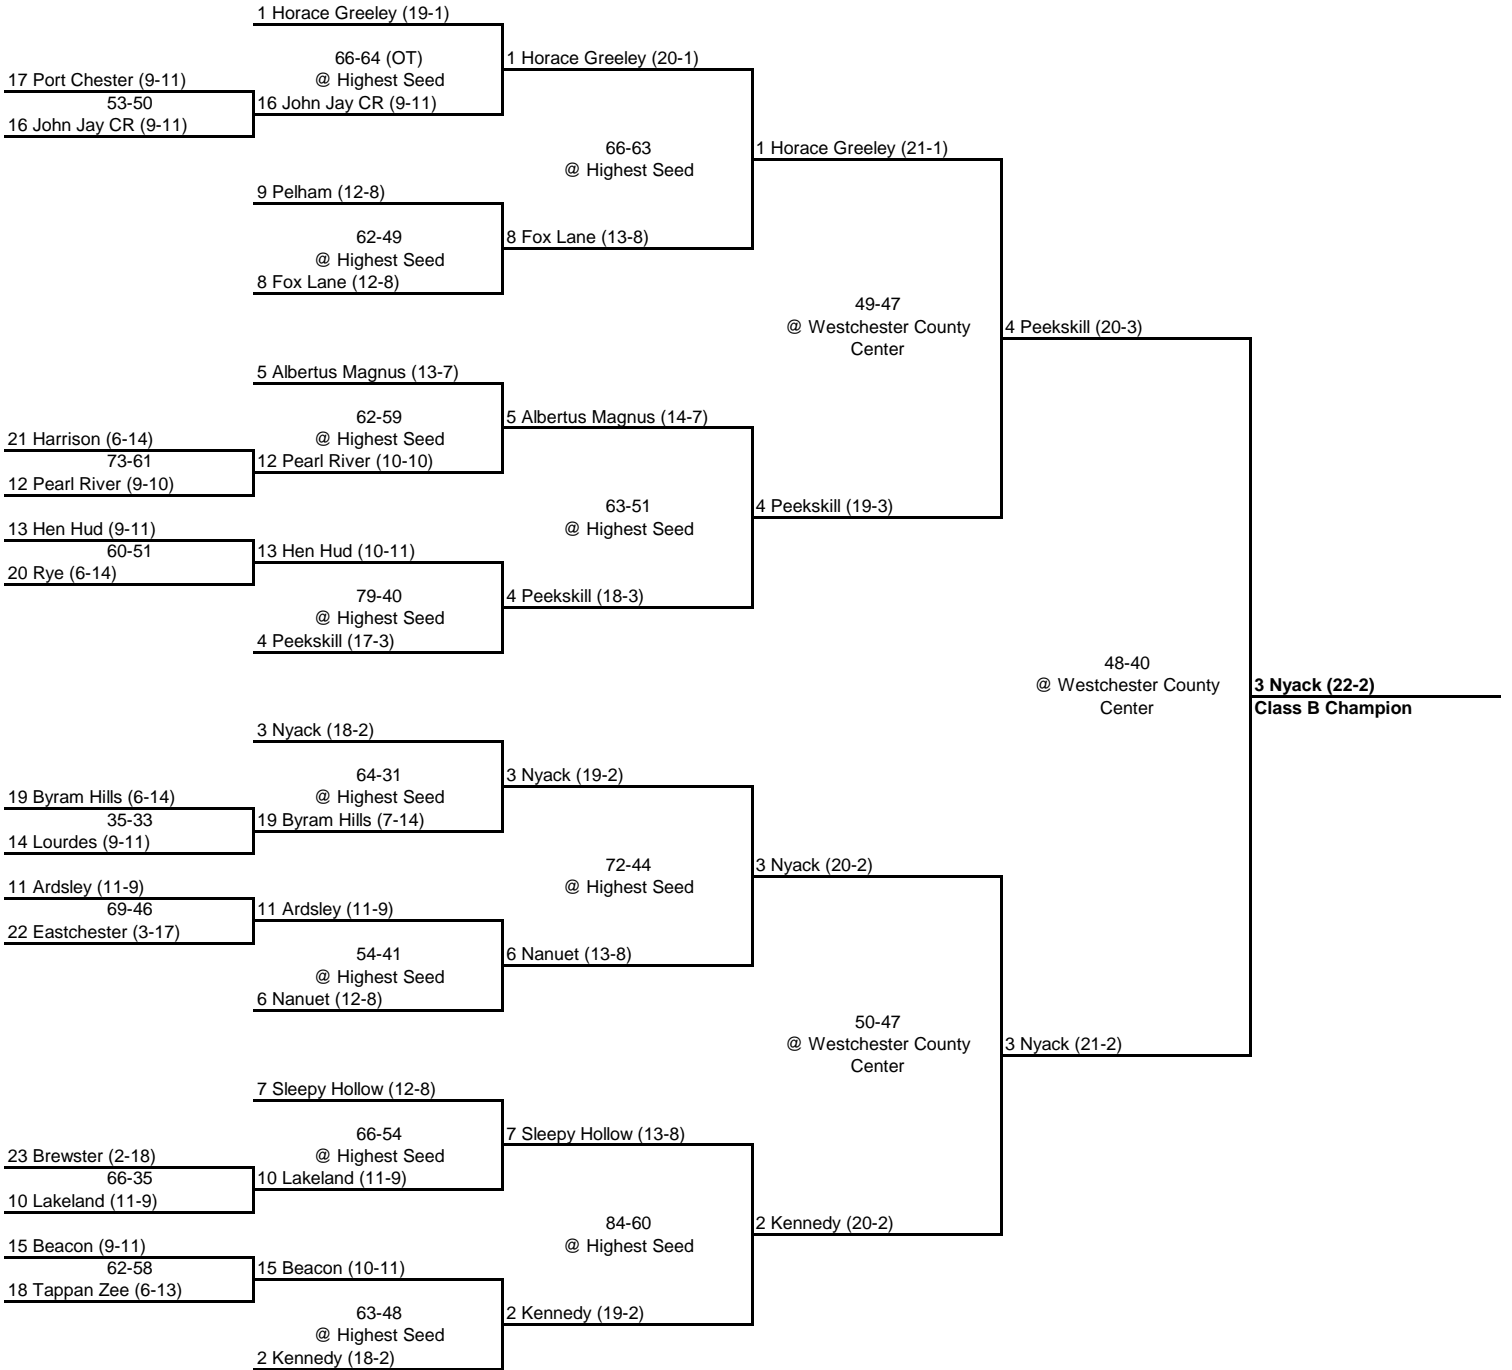

2001 CLASS A CHAMPIONSHIP

New York State Section I

2001 CLASS B CHAMPIONSHIP

New York State Section I

ROUND 1

QUARTERFINAL

SEMI FINAL

FINAL