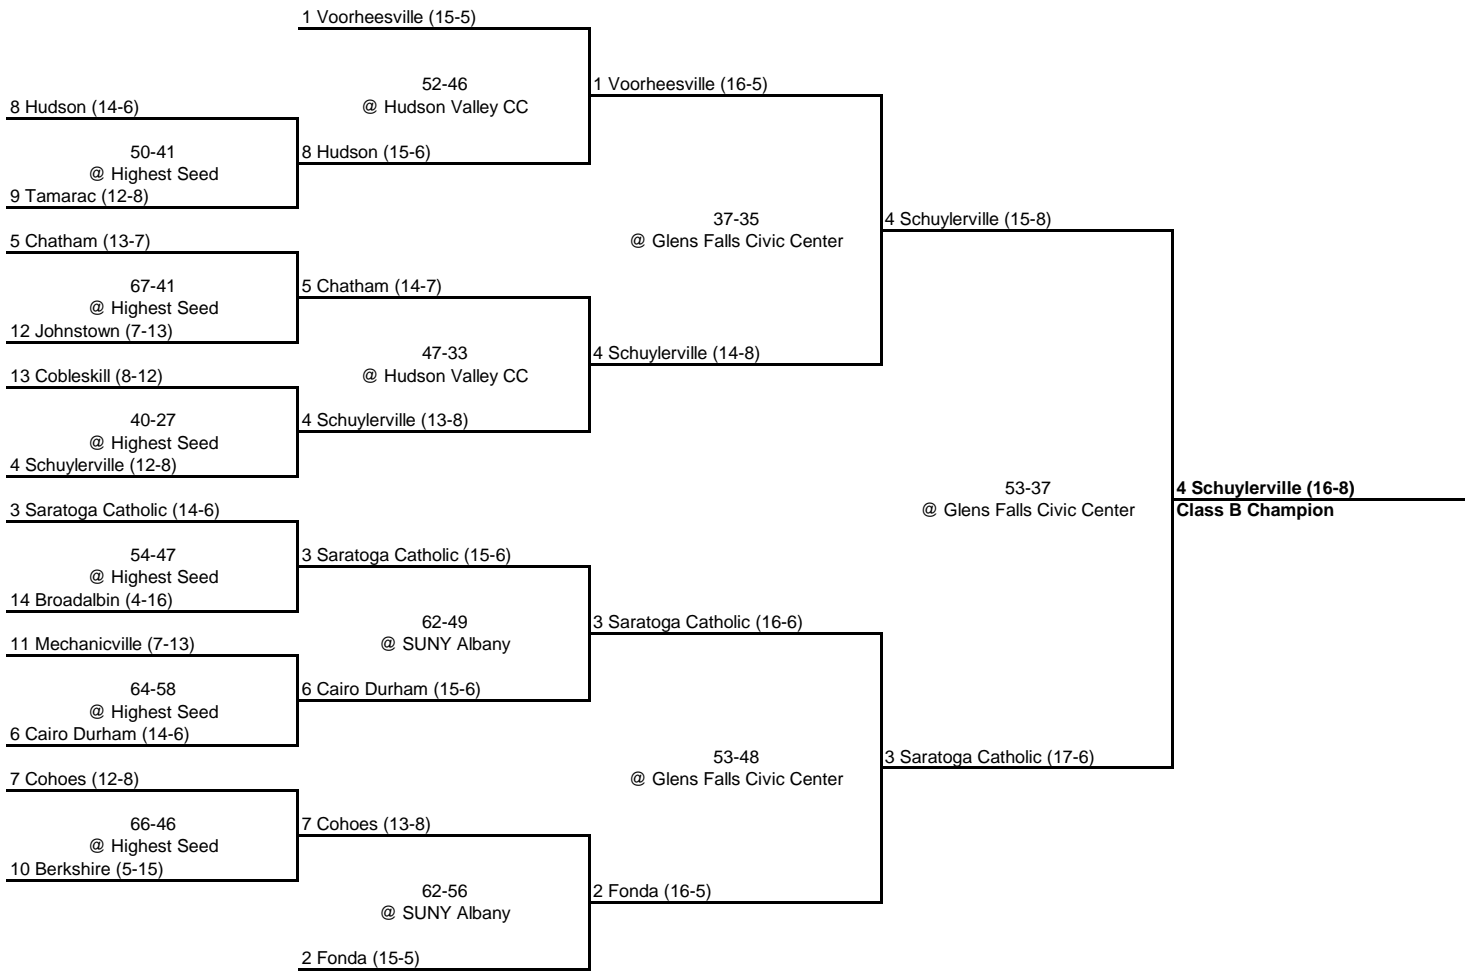

2006 CLASS B CHAMPIONSHIP

New York State Section II

ROUND 1

QUARTERFINAL

SEMI FINAL

FINAL