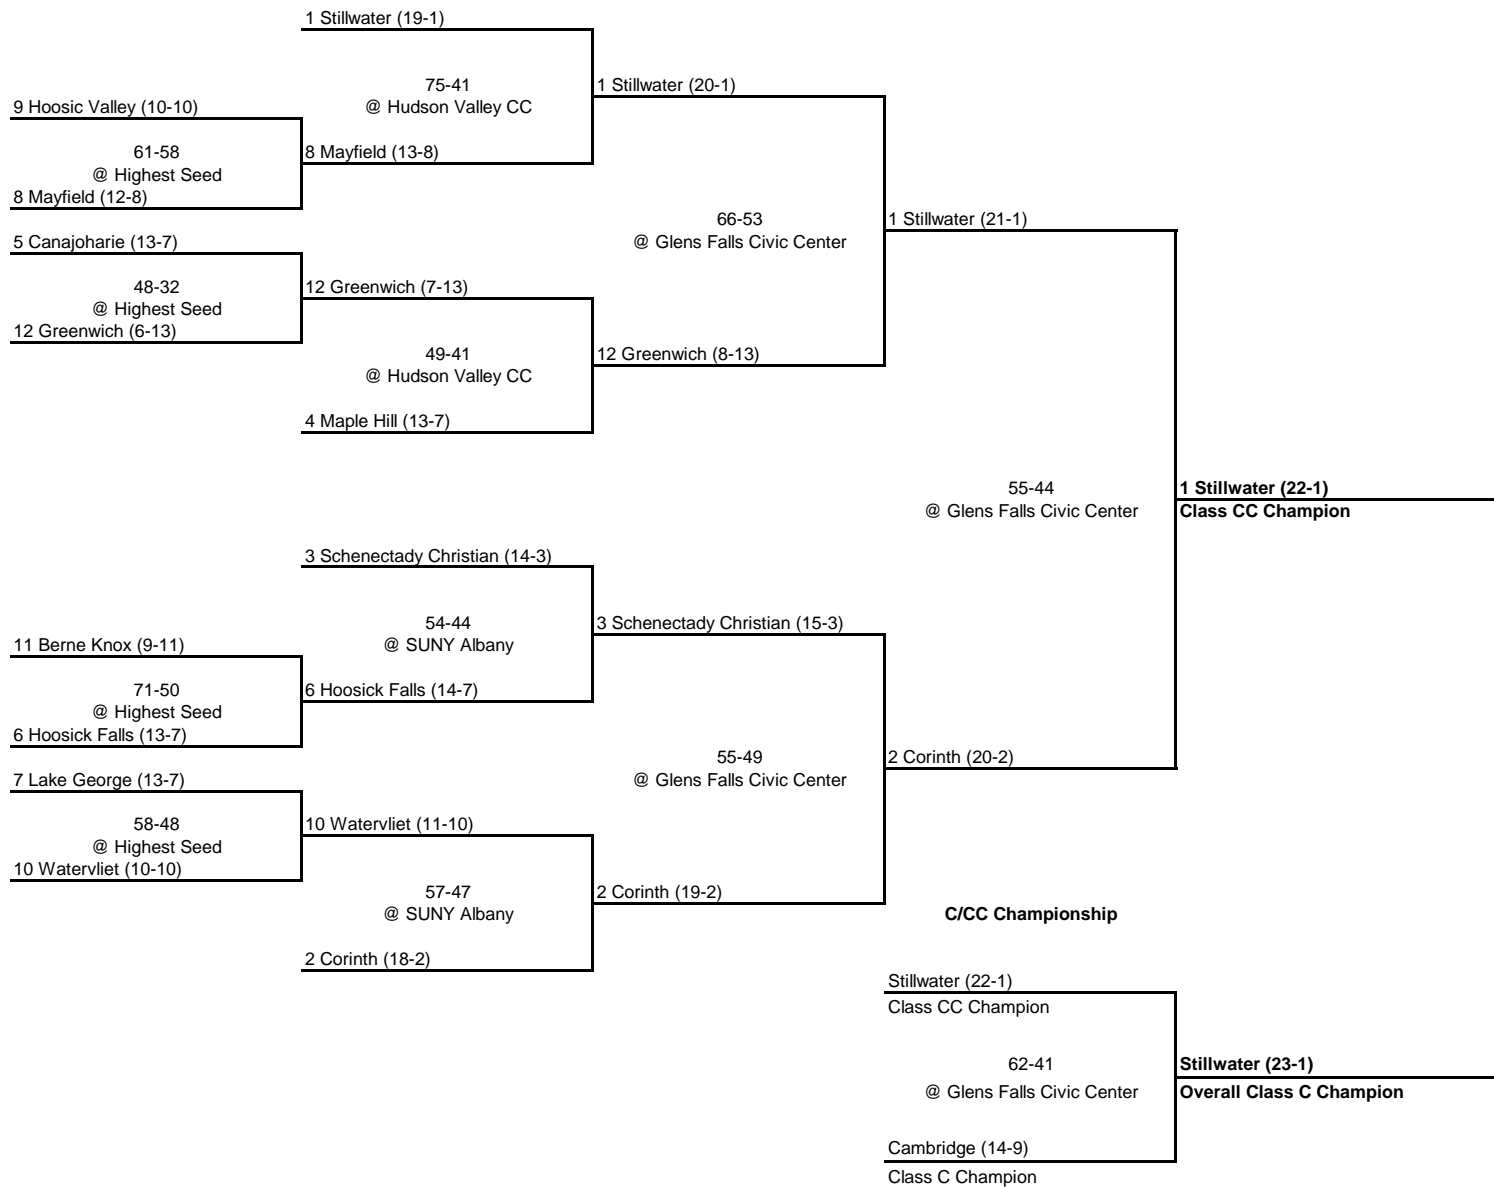

SEMI FINAL

FINAL

2006 CLASS CC CHAMPIONSHIP

New York State Section II

ROUND 1

QUARTERFINAL

SEMI FINAL

FINAL