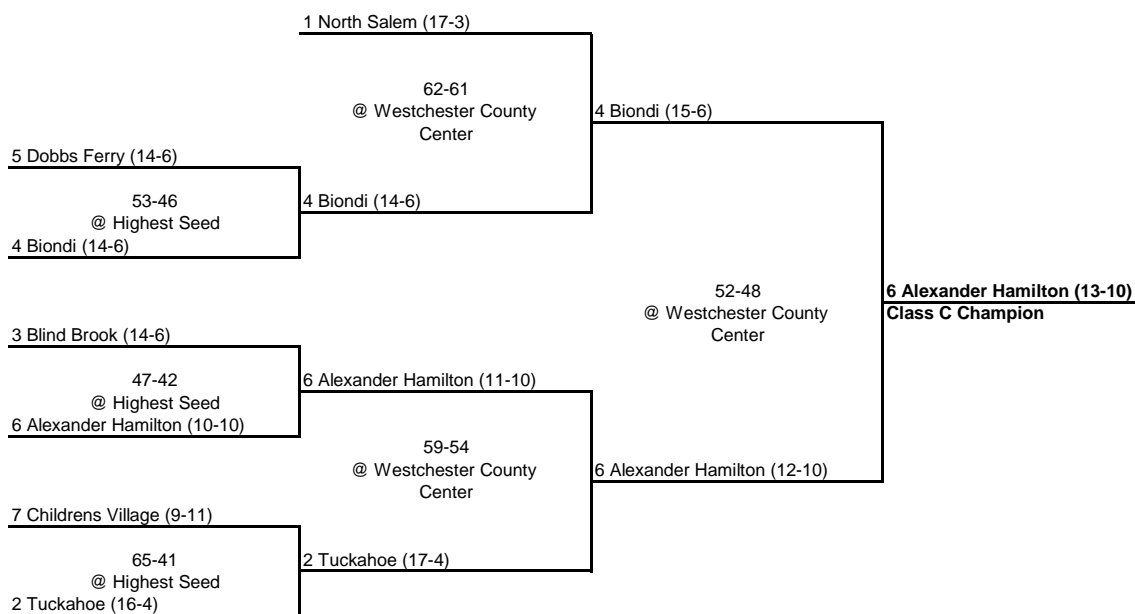

2007 CLASS C CHAMPIONSHIP

New York State Section I

QUARTERFINAL

SEMI FINAL

FINAL