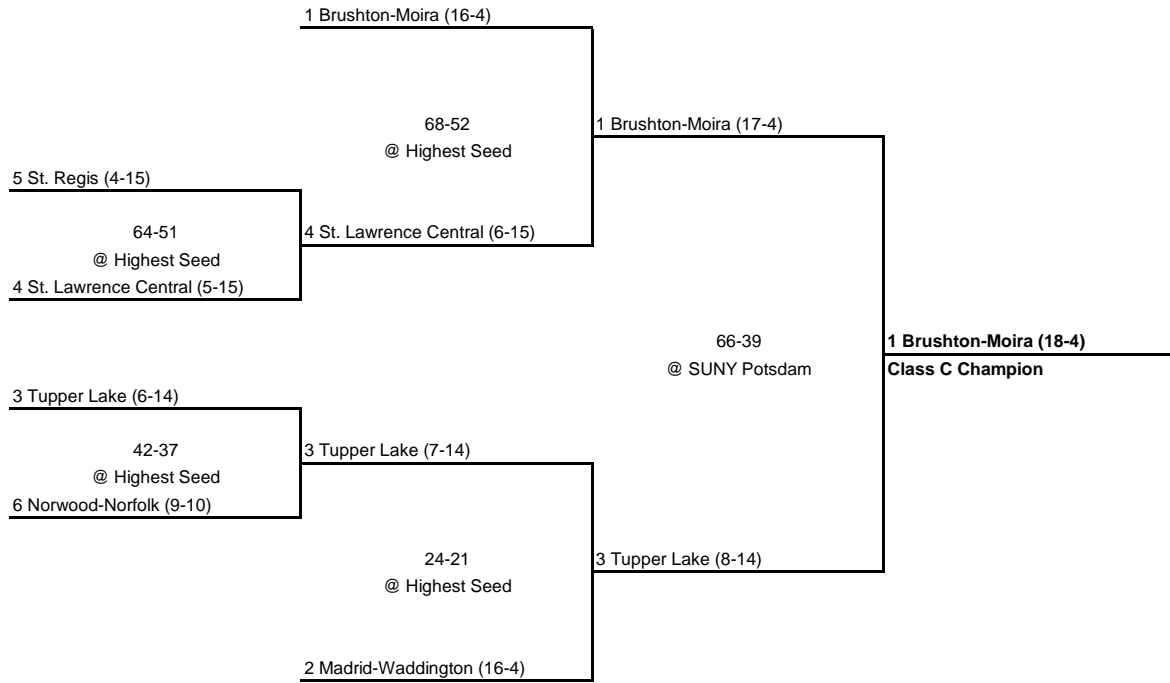

FINAL

---

---

**2008 CLASS B CHAMPIONSHIP**

---

---

**New York State Section X**

---

---

QUARTERFINAL

SEMI FINAL

FINAL

**2008 CLASS C CHAMPIONSHIP**

**New York State Section X**

QUARTERFINAL

SEMI FINAL

FINAL

**2008 CLASS D CHAMPIONSHIP**

**New York State Section X**

---

---

**2008 Section X Overall Championship Bracket**

---

---