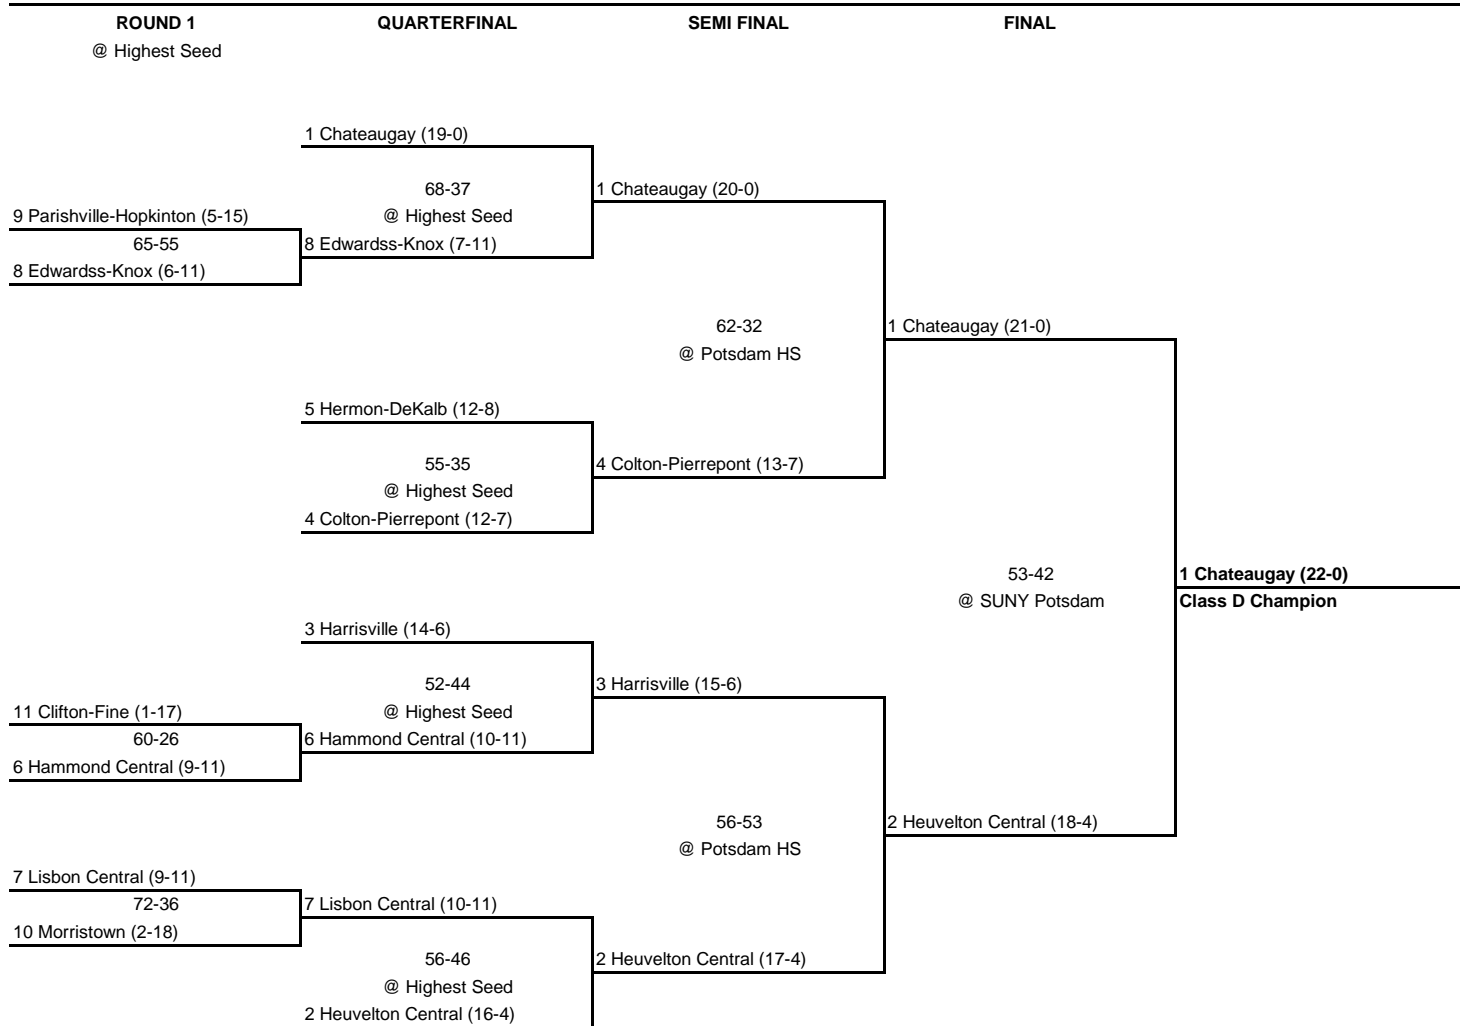

---

QUARTERFINAL

SEMI FINAL

FINAL

**2008 CLASS C CHAMPIONSHIP**

**New York State Section X**

QUARTERFINAL

SEMI FINAL

FINAL

**2008 CLASS D CHAMPIONSHIP**

**New York State Section X**

---

---

**2008 Section X Overall Championship Bracket**

---

---