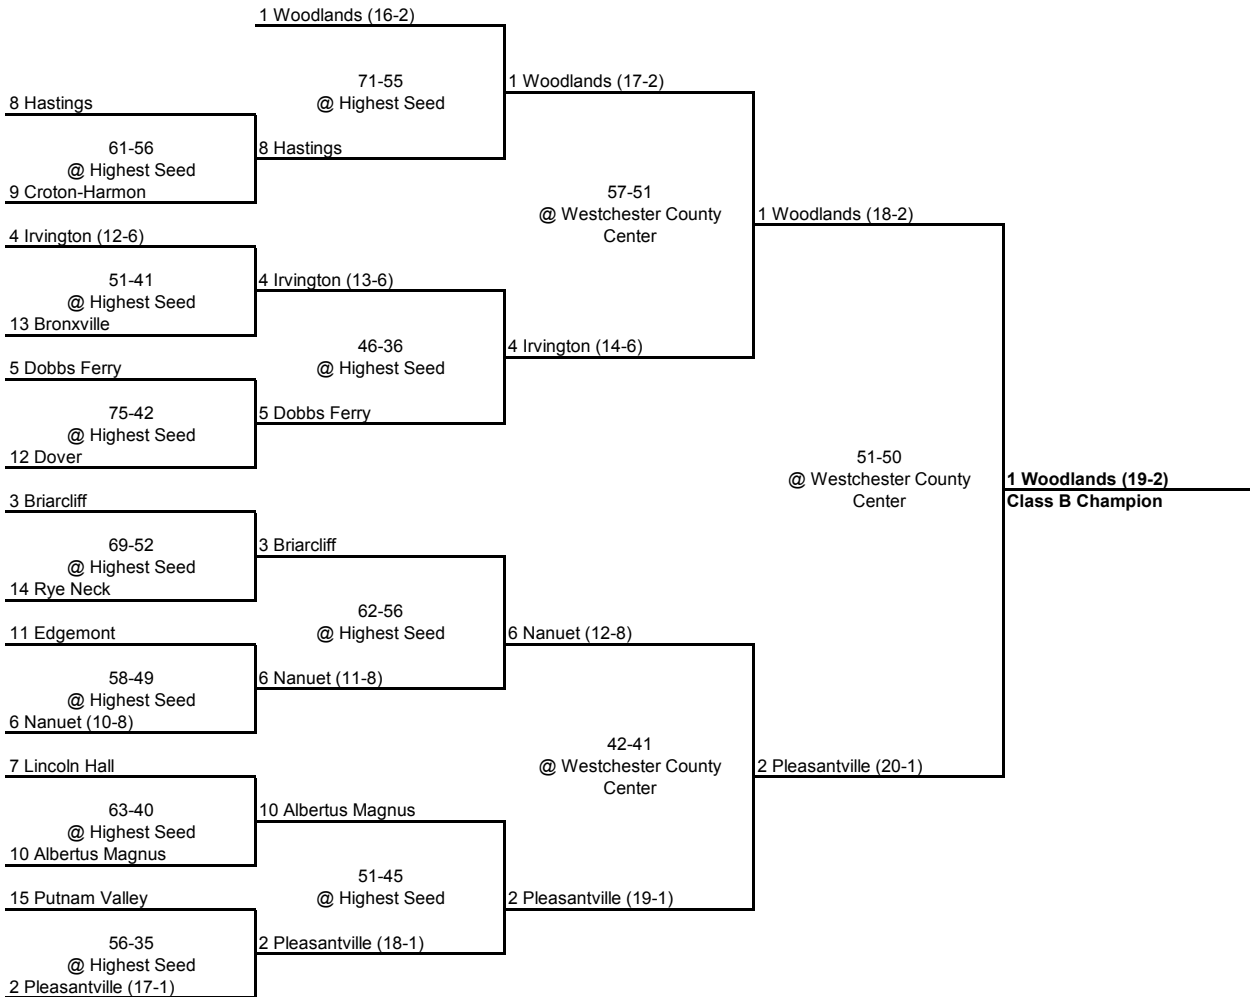

**2010 CLASS AA CHAMPIONSHIP**

**New York State Section I**

**2010 CLASS A CHAMPIONSHIP**

**New York State Section I**

PLAY IN

ROUND 1

QUARTERFINAL

SEMI FINAL

FINAL

**2010 CLASS B CHAMPIONSHIP**

**New York State Section I**

ROUND 1                      QUARTERFINAL                      SEMI FINAL                      FINAL

**2010 CLASS C CHAMPIONSHIP**

**New York State Section I**

**2010 CLASS D CHAMPIONSHIP**

**New York State Section I**