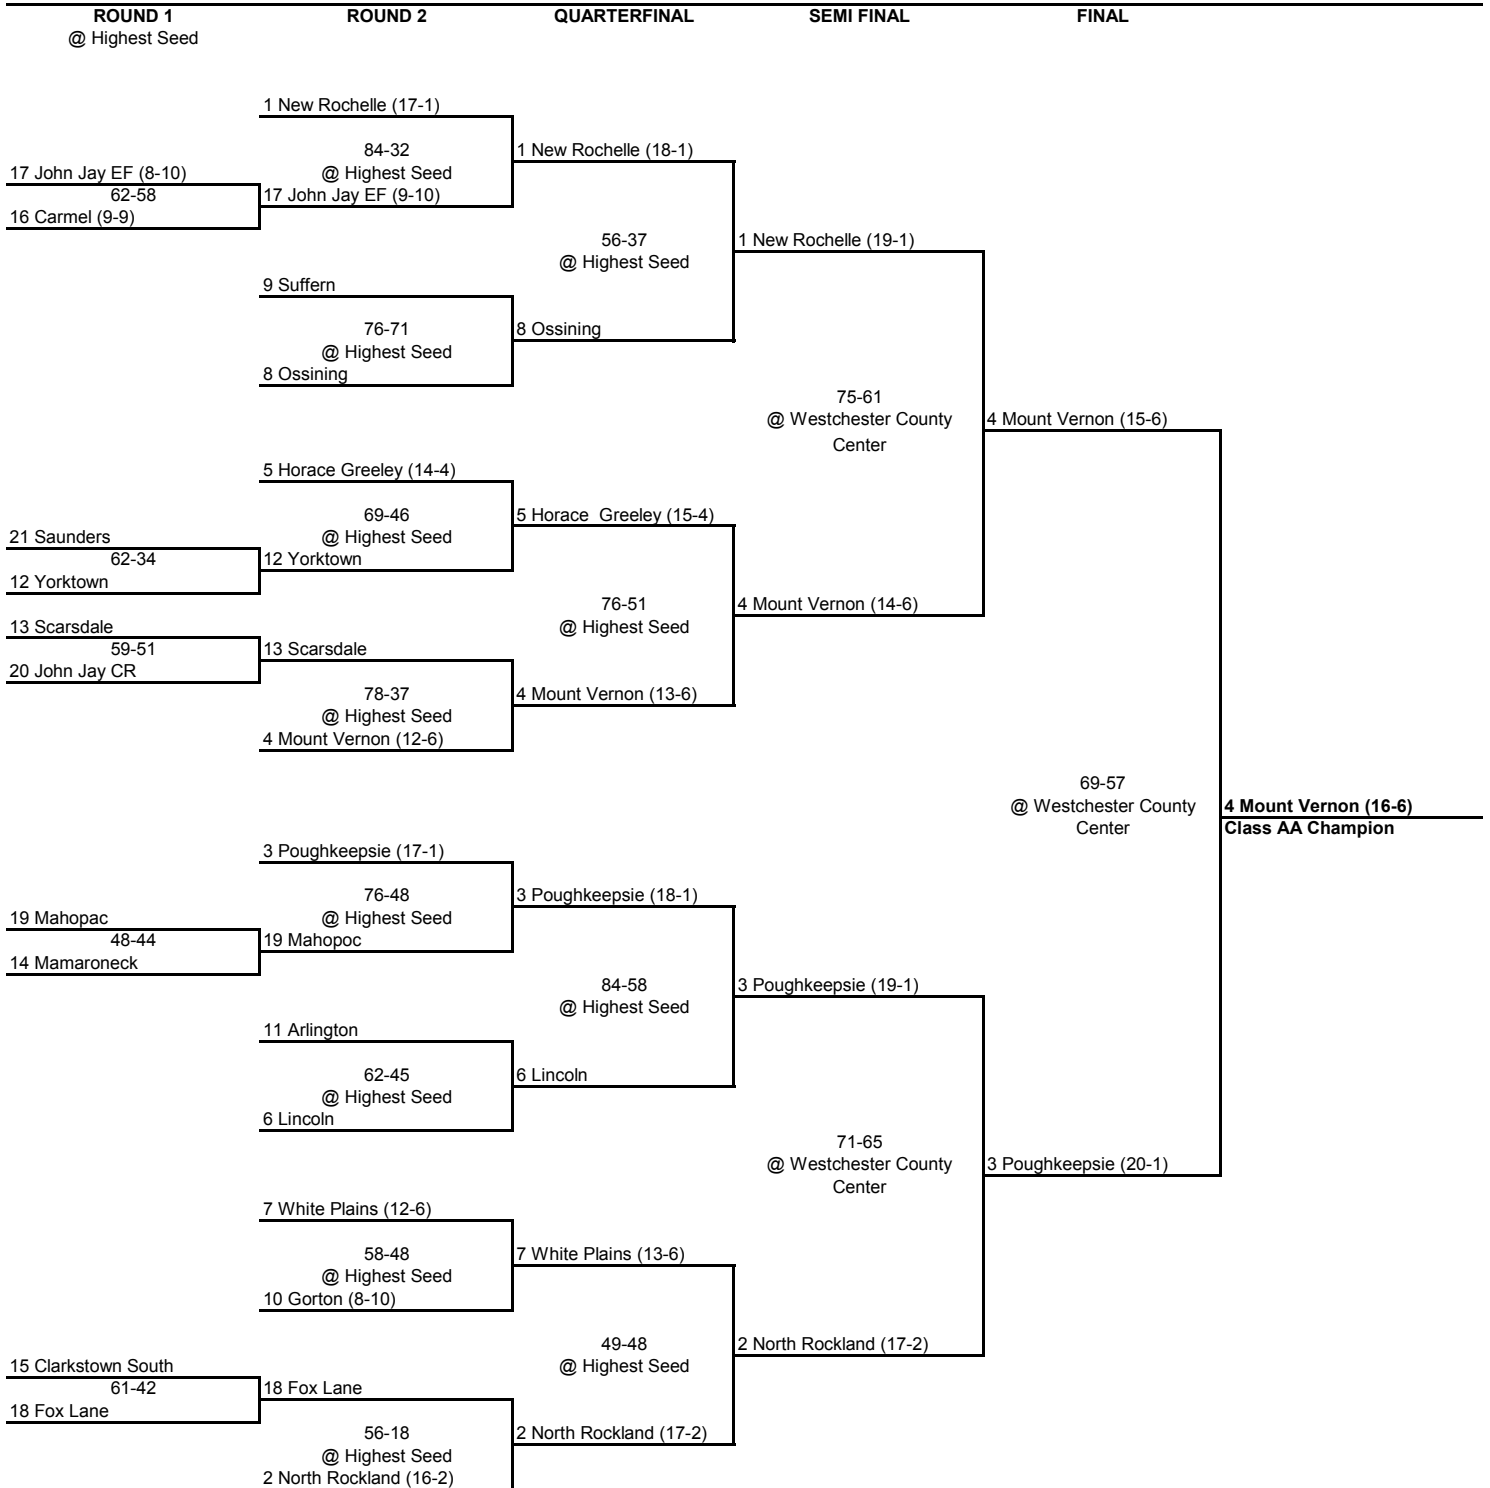

**2010 CLASS AA CHAMPIONSHIP**

**New York State Section I**

**2010 CLASS A CHAMPIONSHIP**

**New York State Section I**

PLAY IN

ROUND 1

QUARTERFINAL

SEMI FINAL