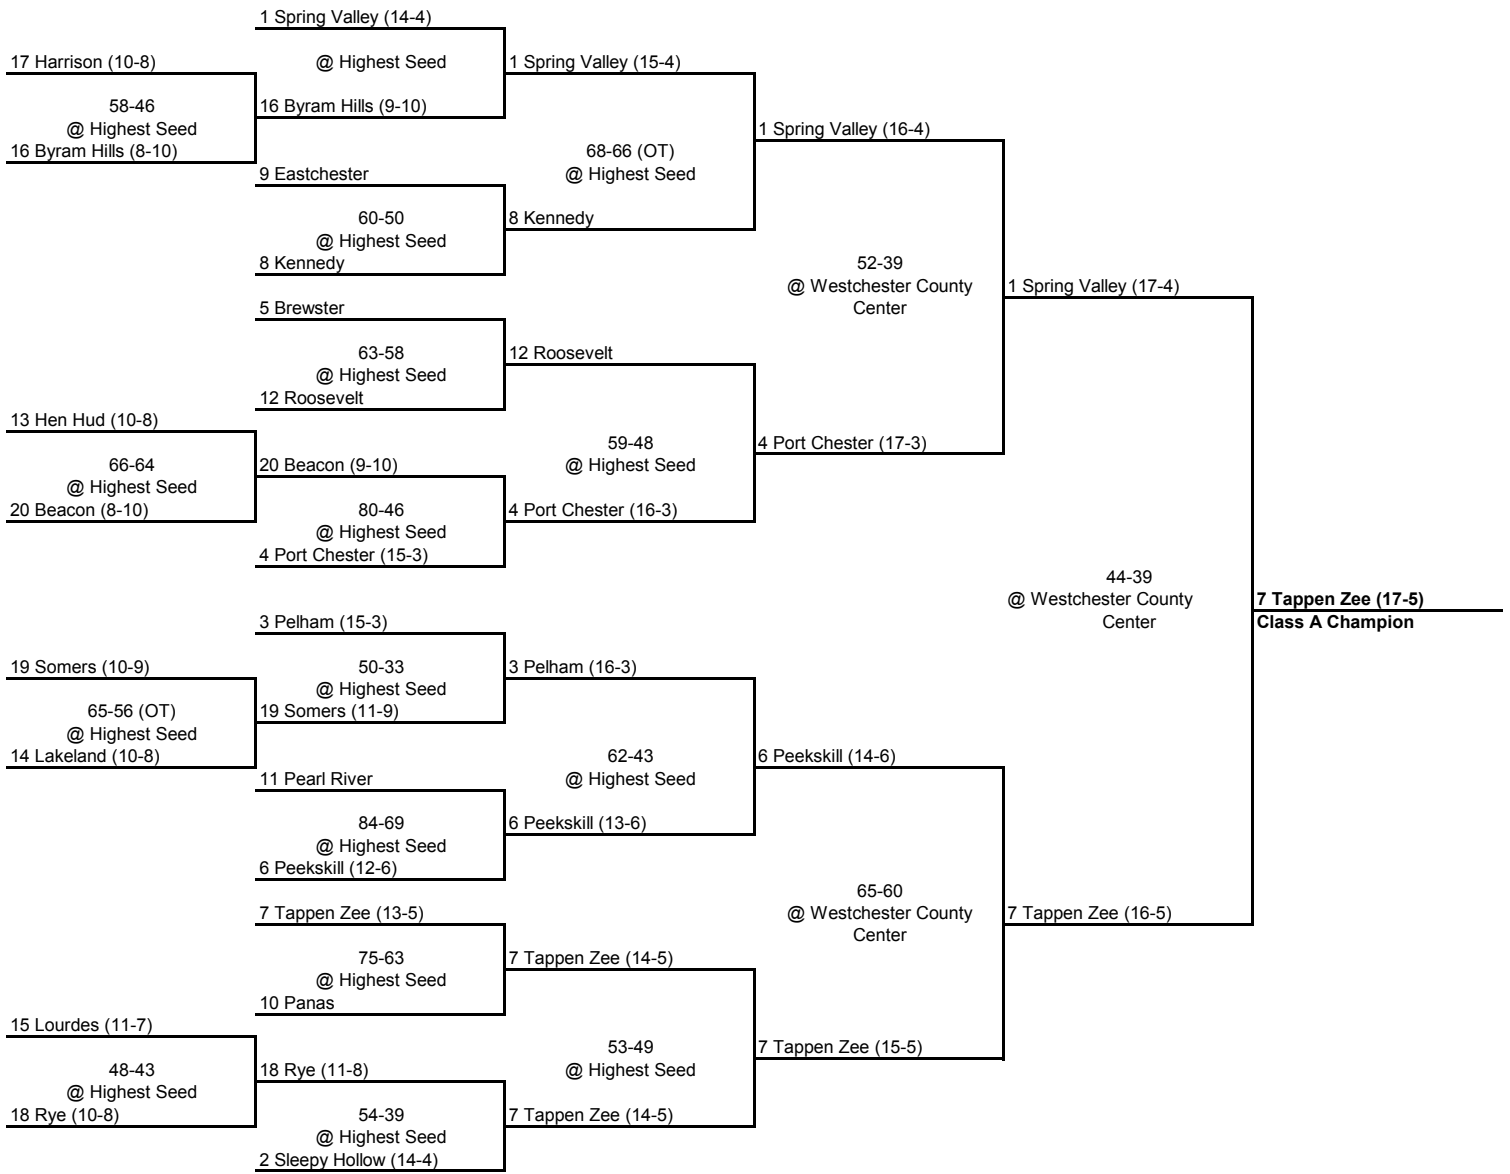

**2010 CLASS AA CHAMPIONSHIP**

**New York State Section I**

**2010 CLASS A CHAMPIONSHIP**

**New York State Section I**

PLAY IN

ROUND 1

QUARTERFINAL

SEMI FINAL

FINAL

**2010 CLASS B CHAMPIONSHIP**

**New York State Section I**

ROUND 1                      QUARTERFINAL                      SEMI FINAL                      FINAL

**2010 CLASS C CHAMPIONSHIP**

**New York State Section I**

**2010 CLASS D CHAMPIONSHIP**

**New York State Section I**