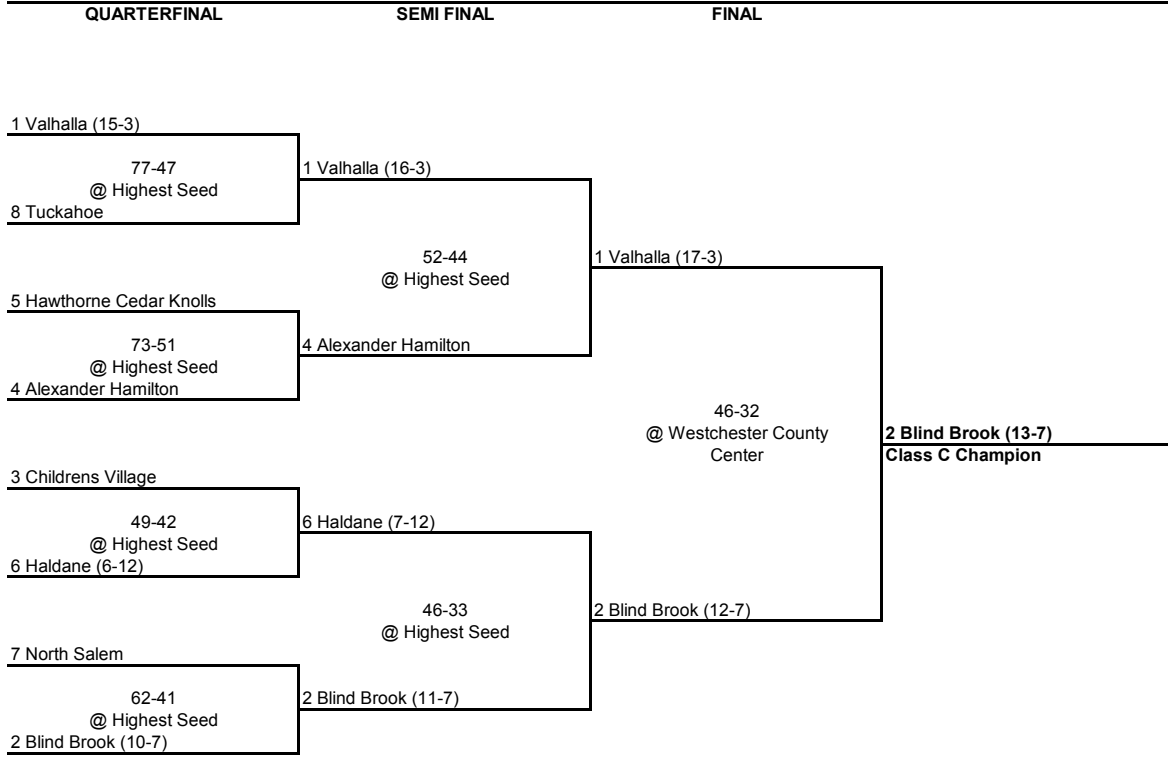

**2010 CLASS AA CHAMPIONSHIP**

**New York State Section I**

**2010 CLASS A CHAMPIONSHIP**

**New York State Section I**

PLAY IN

ROUND 1

QUARTERFINAL

SEMI FINAL

FINAL

**2010 CLASS B CHAMPIONSHIP**

**New York State Section I**

ROUND 1                      QUARTERFINAL                      SEMI FINAL                      FINAL

**2010 CLASS C CHAMPIONSHIP**

**New York State Section I**