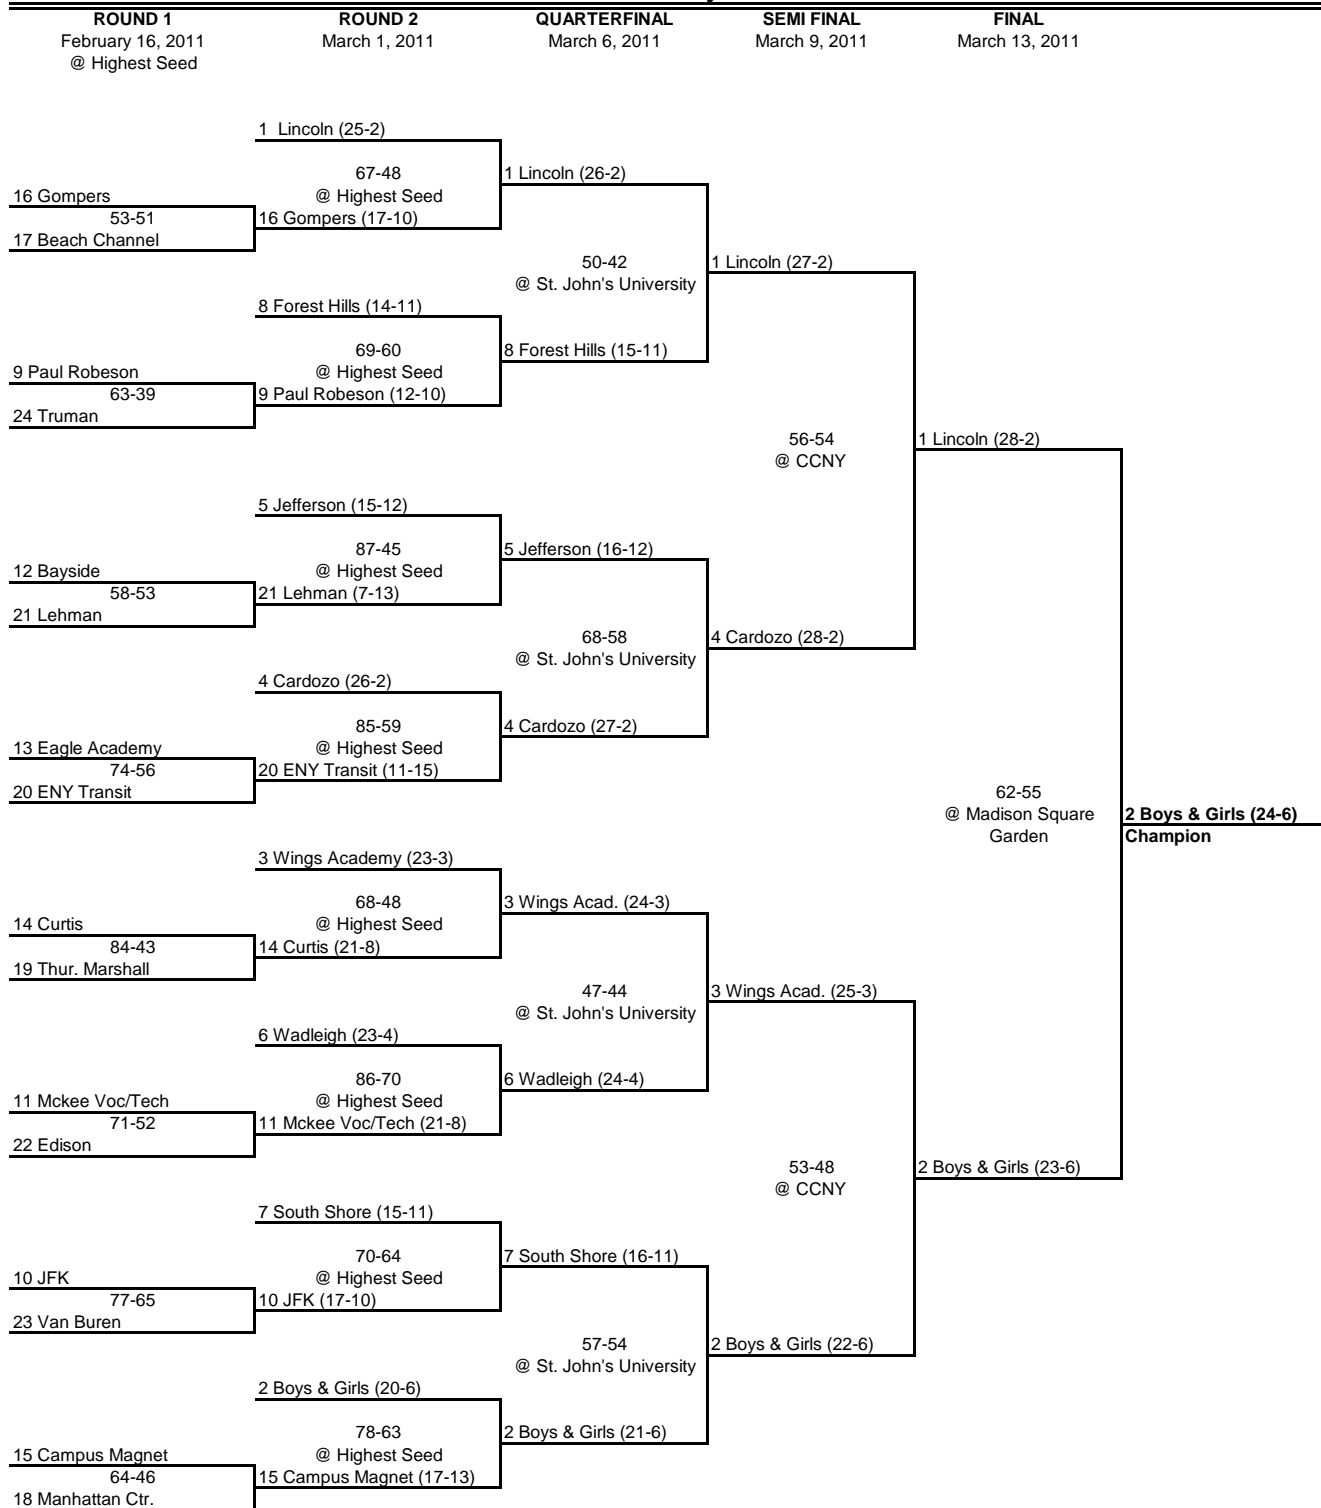

## 2011 PSAL AA Playoff Bracket