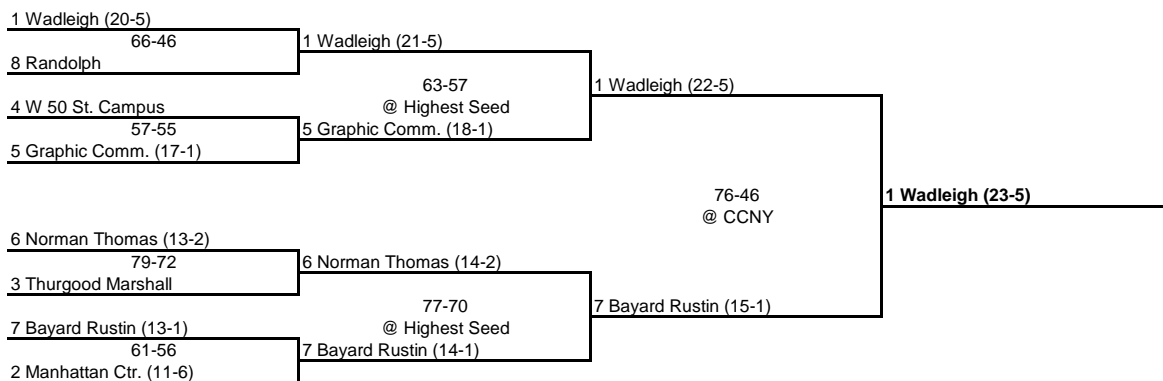

MANHATTAN BOROUGH